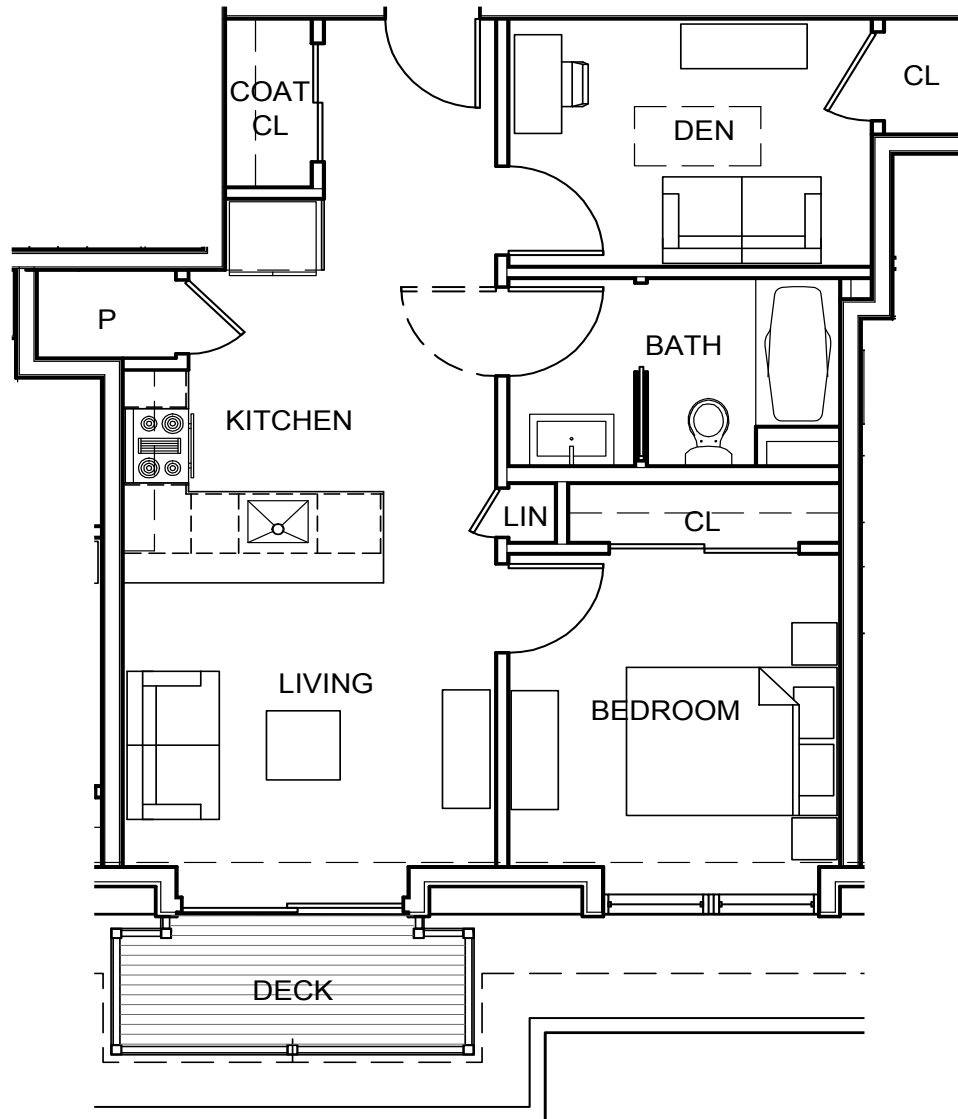

THE APARTMENTS AT MASSE CORNER

253 Walden Street | Cambridge, MA 02138
www.MasseCorner.com

Unit #407 | 664 sq. ft.
2 Bedroom | 1 Bathroom | Deck

BUILDING KEY PLAN

Floor plans are designers rendering not represented at scale. All dimensions are approximate. Actual products, features and specifications may vary in dimension, square footage or details for specific units. Price and availability are subject to change. Please contact us for additional leasing details.