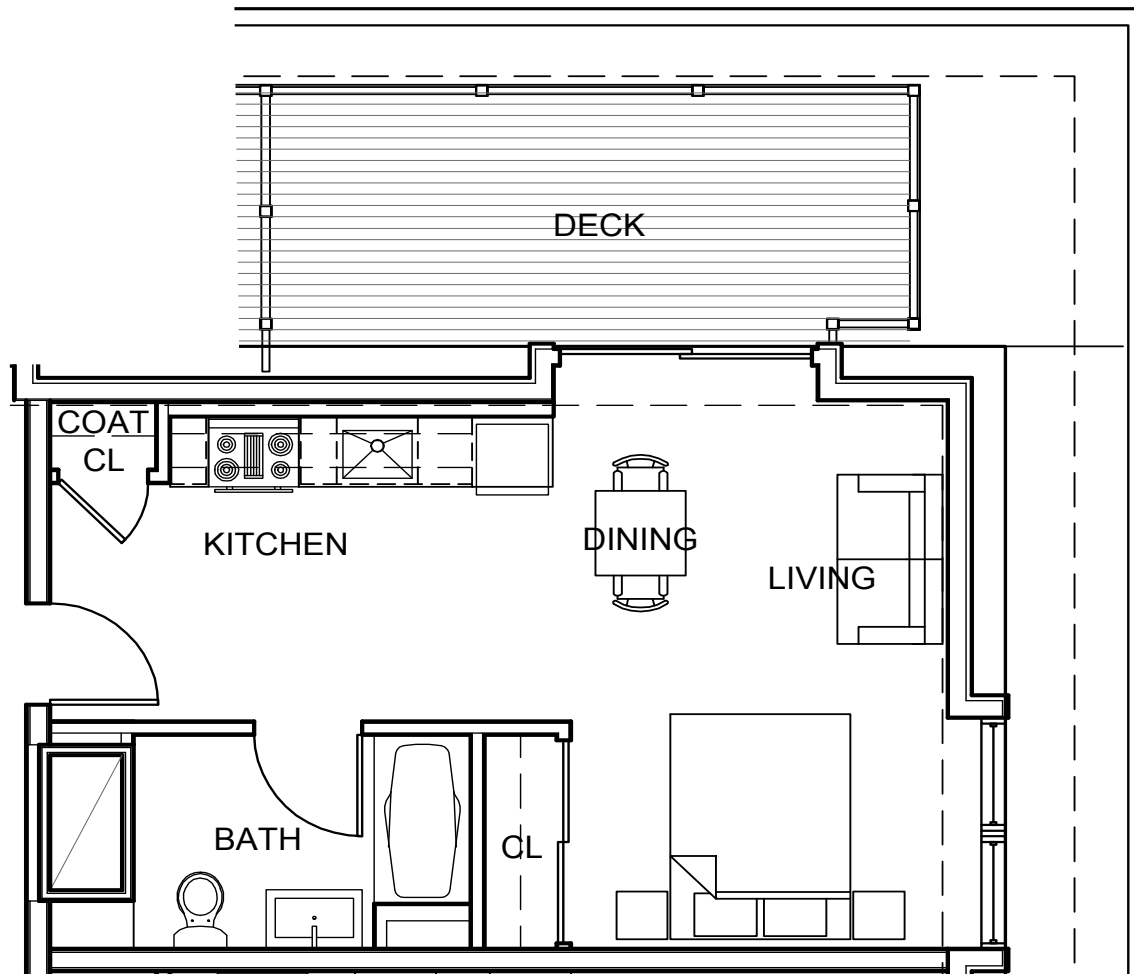

THE APARTMENTS AT MASSE CORNER

253 Walden Street | Cambridge, MA 02138
www.MasseCorner.com

Unit #403 | 407 sq. ft.
Studio | 1 Bathroom | Deck

BUILDING KEY PLAN

Floor plans are designers rendering not represented at scale. All dimensions are approximate. Actual products, features and specifications may vary in dimension, square footage or details for specific units. Price and availability are subject to change. Please contact us for additional leasing details.