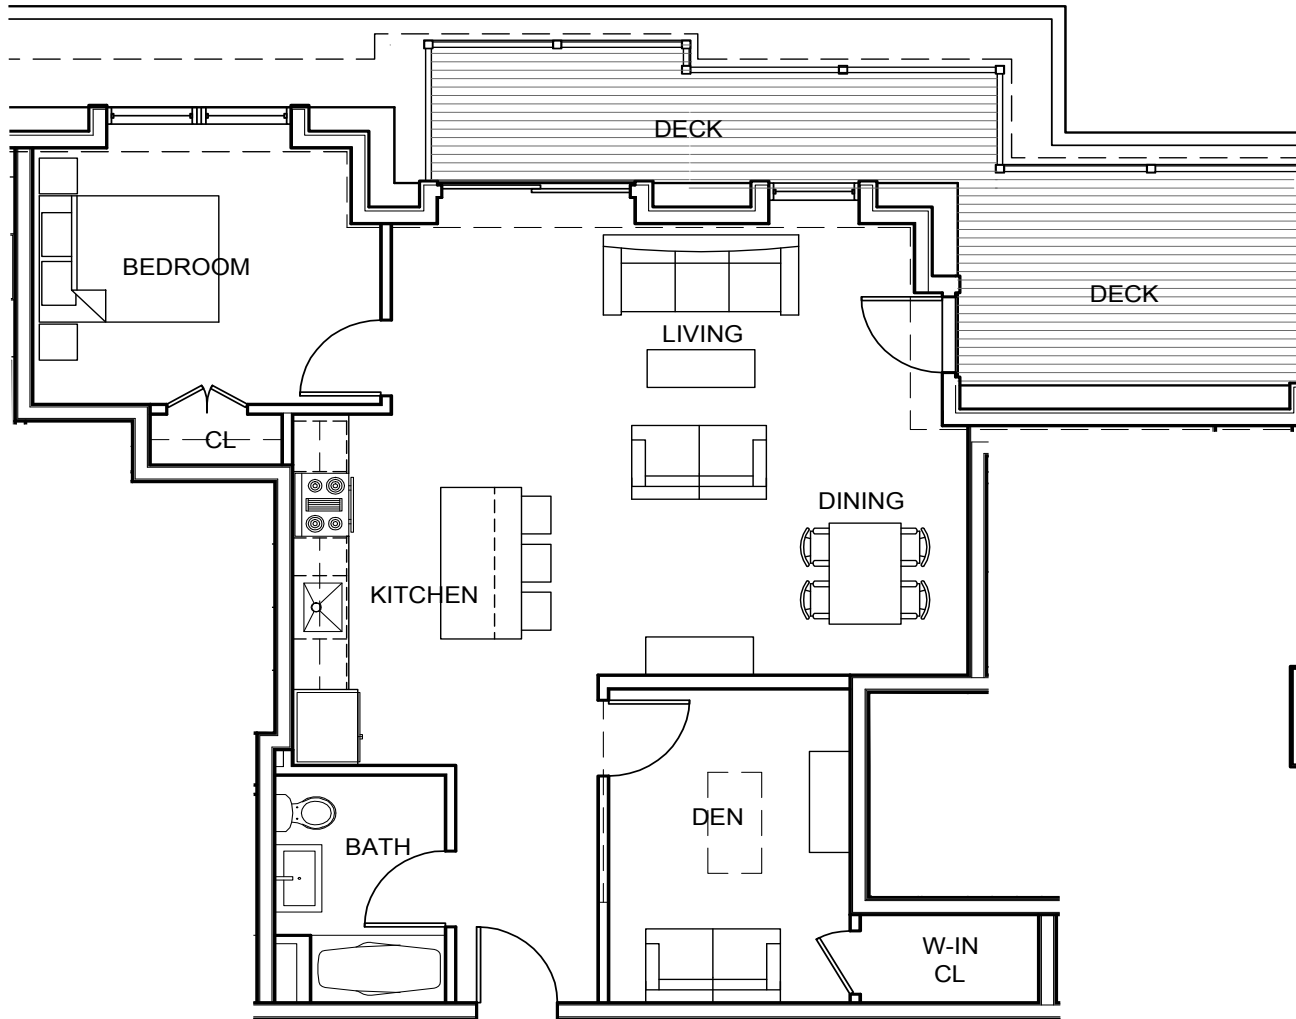

THE APARTMENTS AT MASSE CORNER

253 Walden Street | Cambridge, MA 02138
www.MasseCorner.com

Unit #402 | 847 sq. ft.
2 Bedroom | 1 Bathroom | Deck

BUILDING KEY PLAN

Floor plans are designers rendering not represented at scale. All dimensions are approximate. Actual products, features and specifications may vary in dimension, square footage or details for specific units. Price and availability are subject to change. Please contact us for additional leasing details.