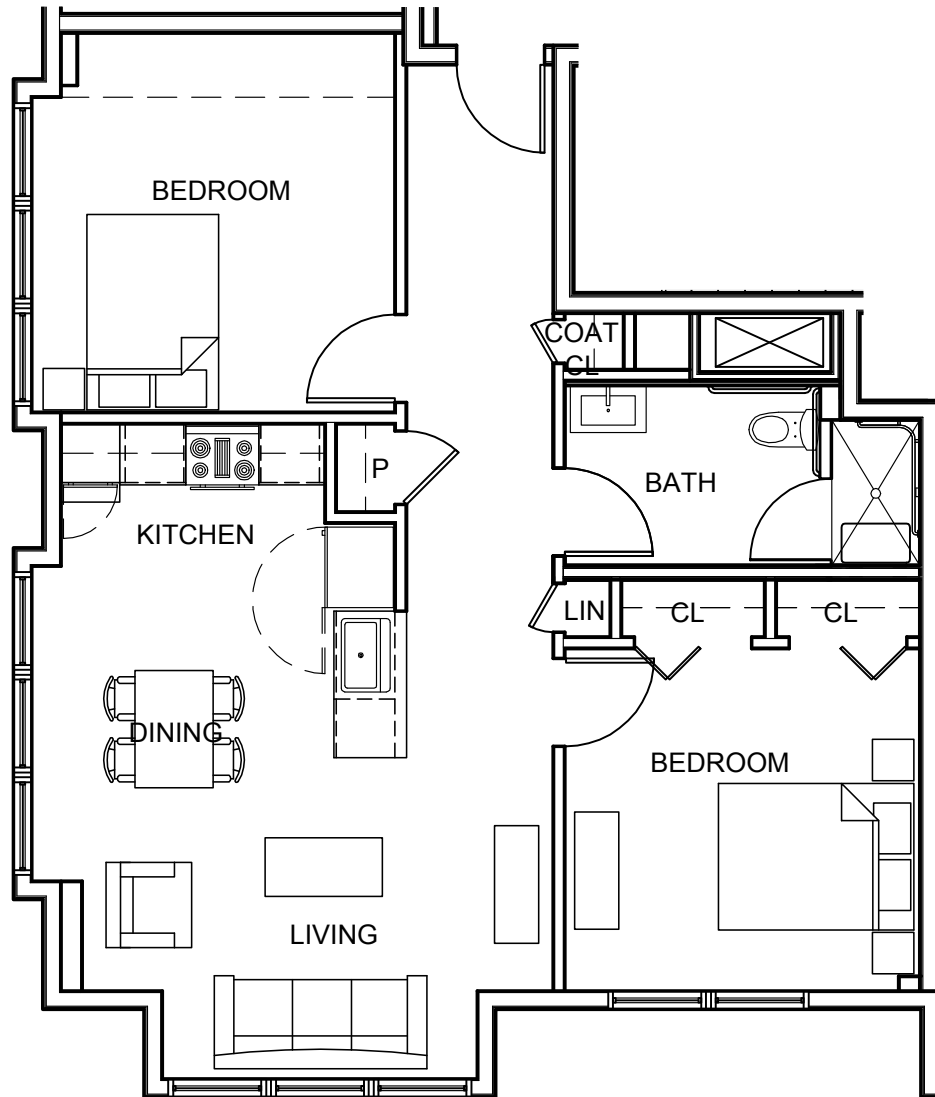

THE APARTMENTS AT MASSE CORNER

253 Walden Street | Cambridge, MA 02138
www.MasseCorner.com

Unit #308 | 841 sq. ft.
2 Bedroom | 1 Bathroom

BUILDING KEY PLAN

Floor plans are designers rendering not represented at scale. All dimensions are approximate. Actual products, features and specifications may vary in dimension, square footage or details for specific units. Price and availability are subject to change. Please contact us for additional leasing details.