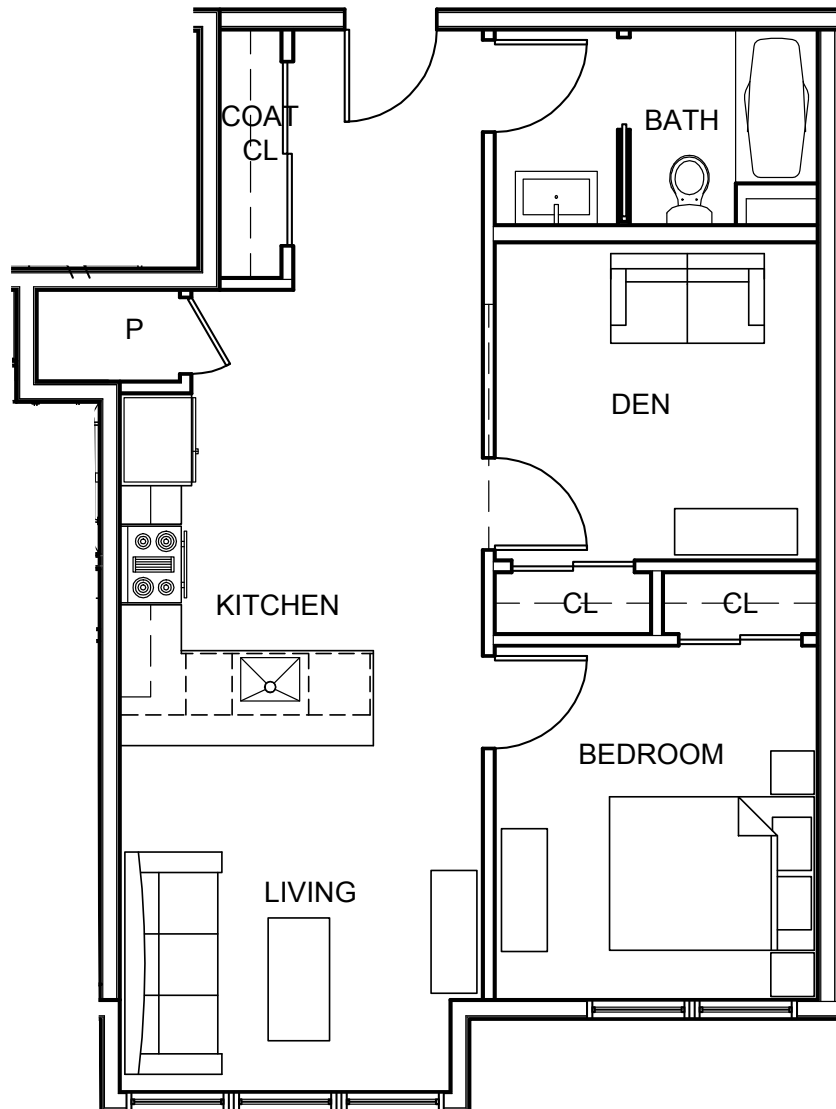

THE APARTMENTS AT MASSE CORNER

253 Walden Street | Cambridge, MA 02138
www.MasseCorner.com

Unit #307 | 730 sq. ft.
1 Bedroom + Den | 1 Bathroom

BUILDING KEY PLAN

Floor plans are designers rendering not represented at scale. All dimensions are approximate. Actual products, features and specifications may vary in dimension, square footage or details for specific units. Price and availability are subject to change. Please contact us for additional leasing details.