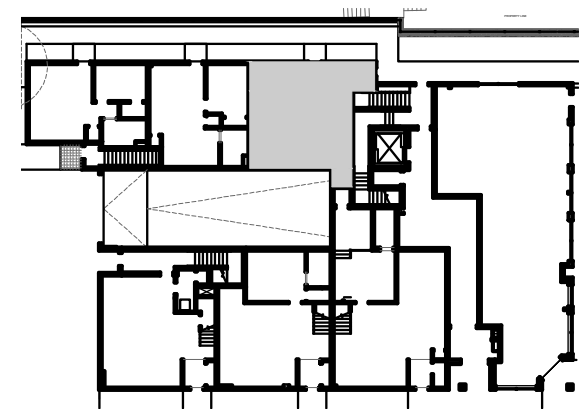

# THE APARTMENTS AT MASSE CORNER

253 Walden Street | Cambridge, MA 02138  
www.MasseCorner.com

Unit #103 | 604 sq. ft.  
1 Bedroom | 1 Bathroom | Patio

BUILDING KEY PLAN

Floor plans are designers rendering not represented at scale. All dimensions are approximate. Actual products, features and specifications may vary in dimension, square footage or details for specific units. Price and availability are subject to change. Please contact us for additional leasing details.