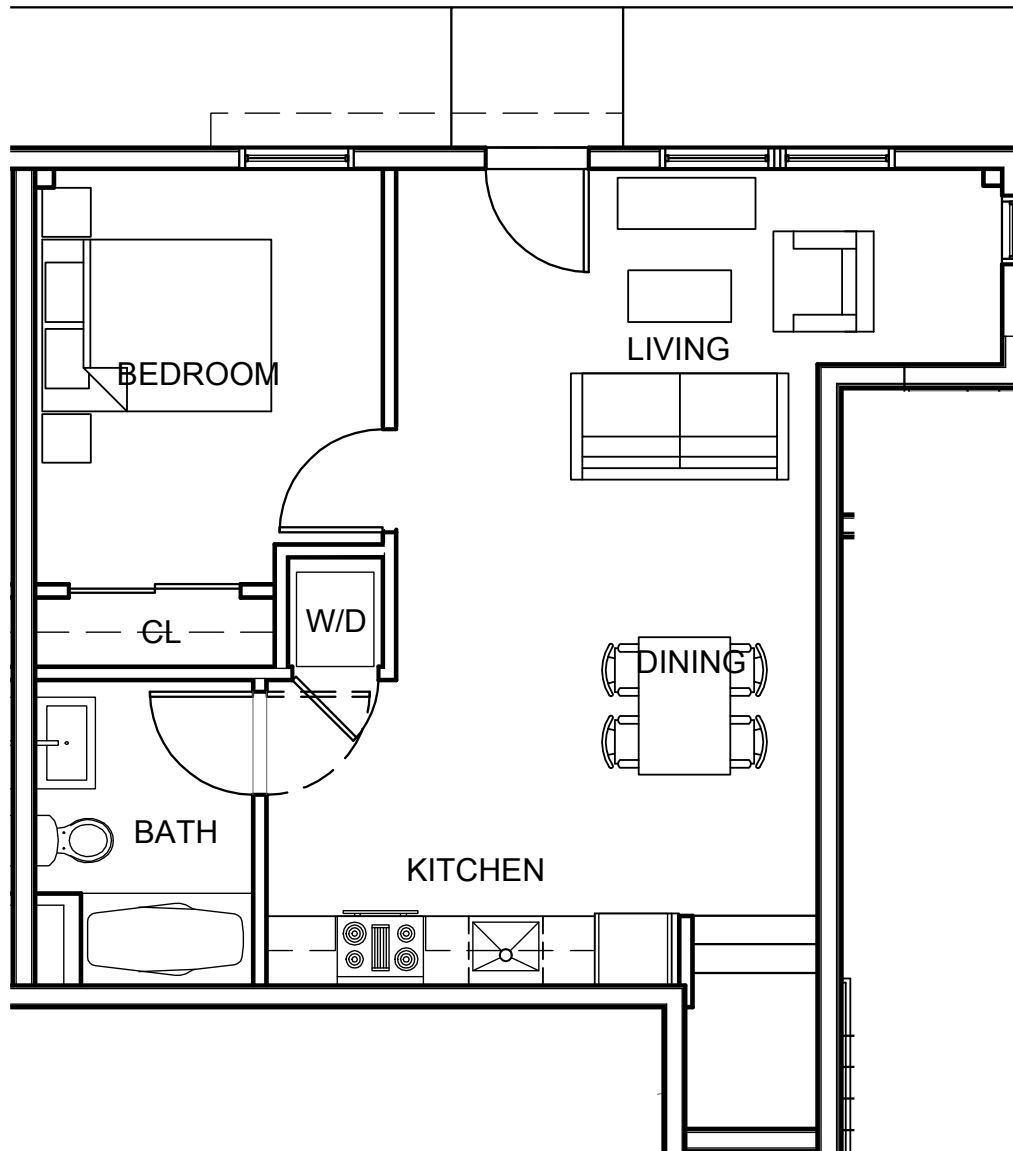

# THE APARTMENTS AT MASSE CORNER

253 Walden Street | Cambridge, MA 02138  
www.MasseCorner.com

Unit #103 | 604 sq. ft.  
1 Bedroom | 1 Bathroom | Patio

BUILDING KEY PLAN

Floor plans are designers rendering not represented at scale. All dimensions are approximate. Actual products, features and specifications may vary in dimension, square footage or details for specific units. Price and availability are subject to change. Please contact us for additional leasing details.