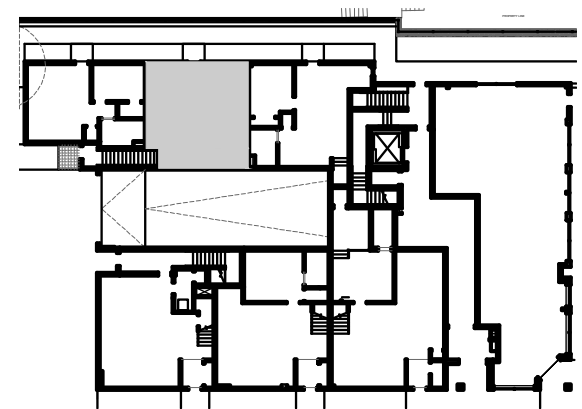

# THE APARTMENTS AT MASSE CORNER

253 Walden Street | Cambridge, MA 02138  
www.MasseCorner.com

Unit #102 | 526 sq. ft.  
1 Bedroom | 1 Bathroom | Patio

BUILDING KEY PLAN

Floor plans are designers rendering not represented at scale. All dimensions are approximate. Actual products, features and specifications may vary in dimension, square footage or details for specific units. Price and availability are subject to change. Please contact us for additional leasing details.