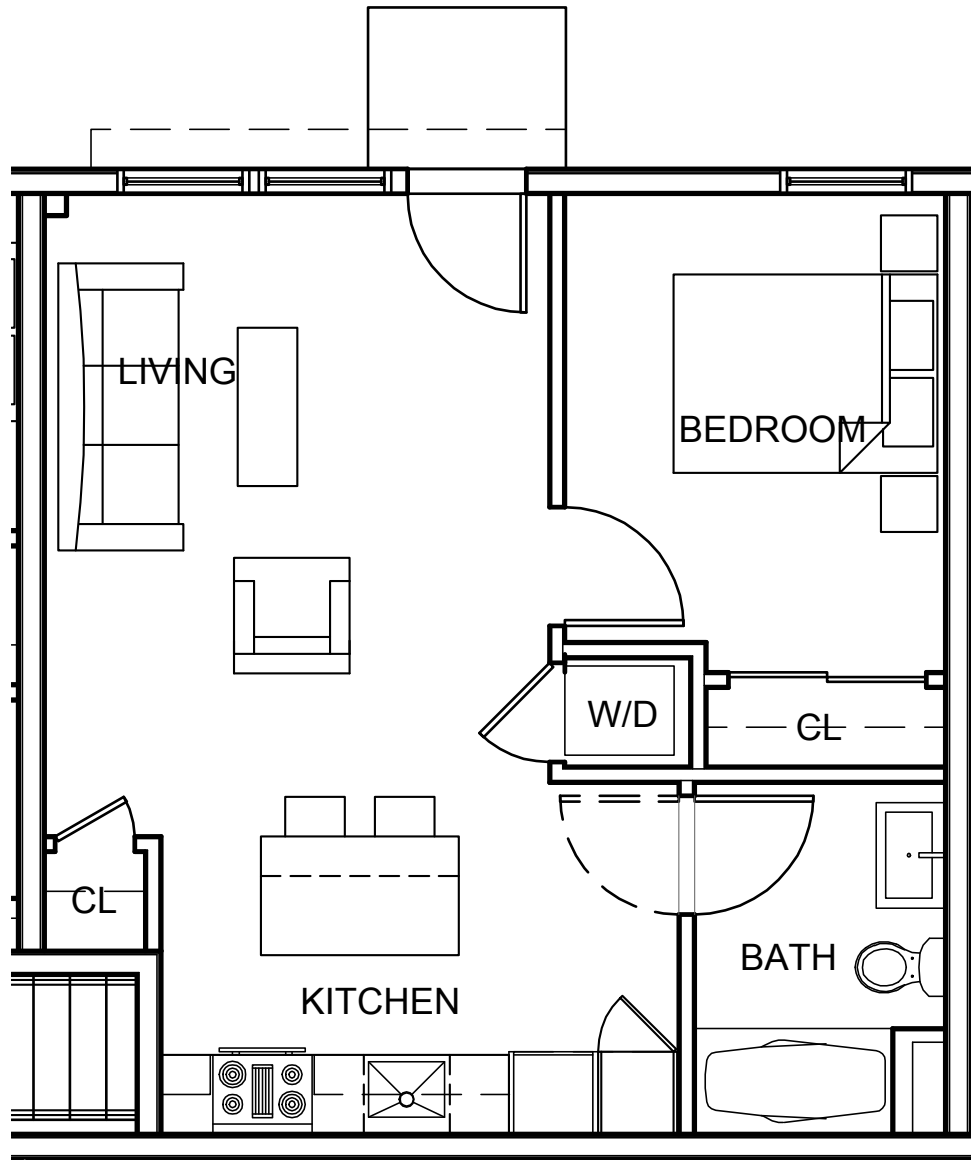

# THE APARTMENTS AT MASSE CORNER

253 Walden Street | Cambridge, MA 02138  
www.MasseCorner.com

Unit #102 | 526 sq. ft.  
1 Bedroom | 1 Bathroom | Patio

BUILDING KEY PLAN

Floor plans are designers rendering not represented at scale. All dimensions are approximate. Actual products, features and specifications may vary in dimension, square footage or details for specific units. Price and availability are subject to change. Please contact us for additional leasing details.