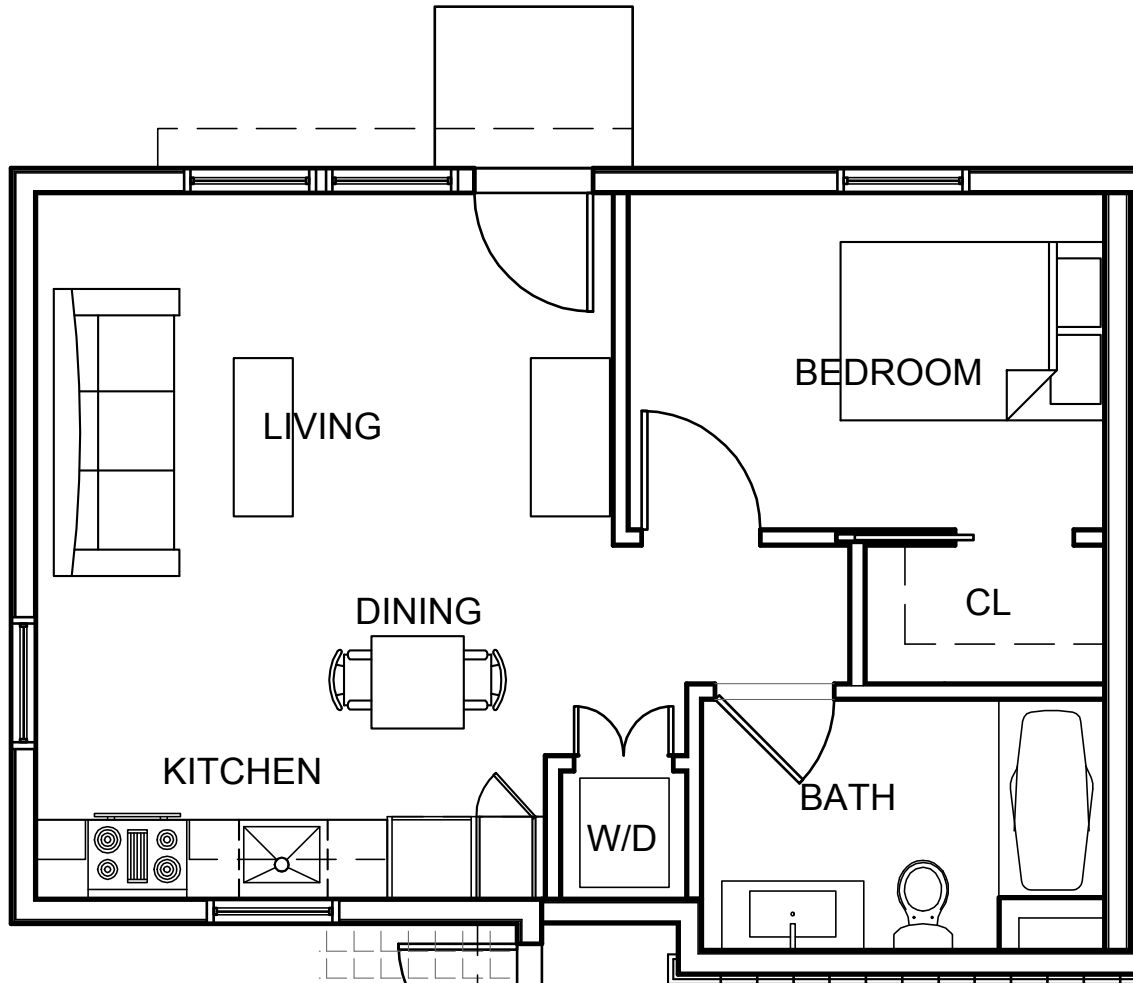

THE APARTMENTS AT MASSE CORNER

253 Walden Street | Cambridge, MA 02138
www.MasseCorner.com

Unit #101 | 494 sq. ft.
1 Bedroom | 1 Bathroom | Patio

BUILDING KEY PLAN

Floor plans are designers rendering not represented at scale. All dimensions are approximate. Actual products, features and specifications may vary in dimension, square footage or details for specific units. Price and availability are subject to change. Please contact us for additional leasing details.