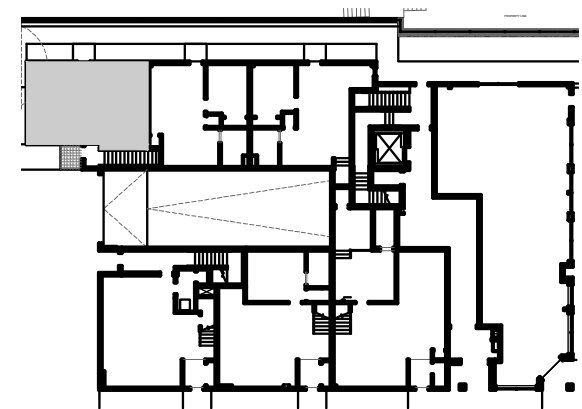

THE APARTMENTS AT MASSE CORNER

253 Walden Street | Cambridge, MA 02138
www.MasseCorner.com

Unit #101 | 494 sq. ft.
1 Bedroom | 1 Bathroom | Patio

BUILDING KEY PLAN

Floor plans are designers rendering not represented at scale. All dimensions are approximate. Actual products, features and specifications may vary in dimension, square footage or details for specific units. Price and availability are subject to change. Please contact us for additional leasing details.