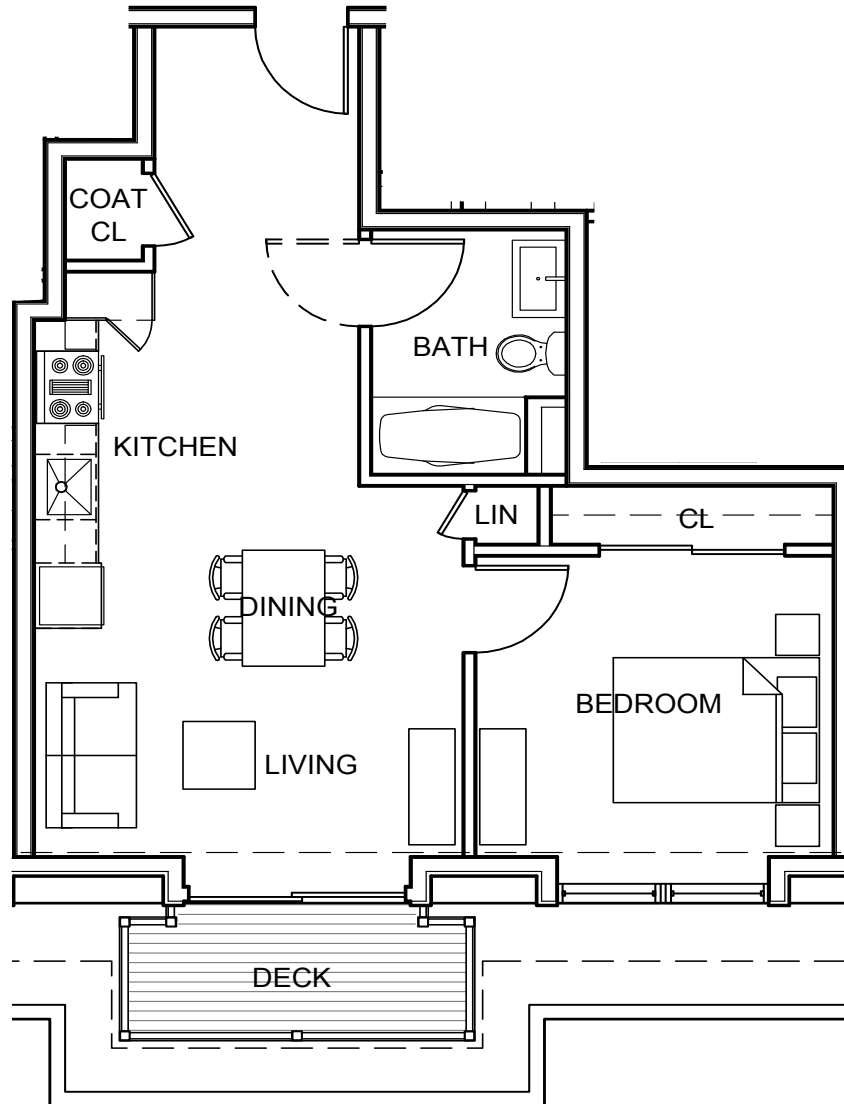

THE APARTMENTS AT MASSE CORNER

253 Walden Street | Cambridge, MA 02138
www.MasseCorner.com

Unit #406 | 545 sq. ft.
1 Bedroom | 1 Bathroom | Deck

BUILDING KEY PLAN

Floor plans are designers rendering not represented at scale. All dimensions are approximate. Actual products, features and specifications may vary in dimension, square footage or details for specific units. Price and availability are subject to change. Please contact us for additional leasing details.