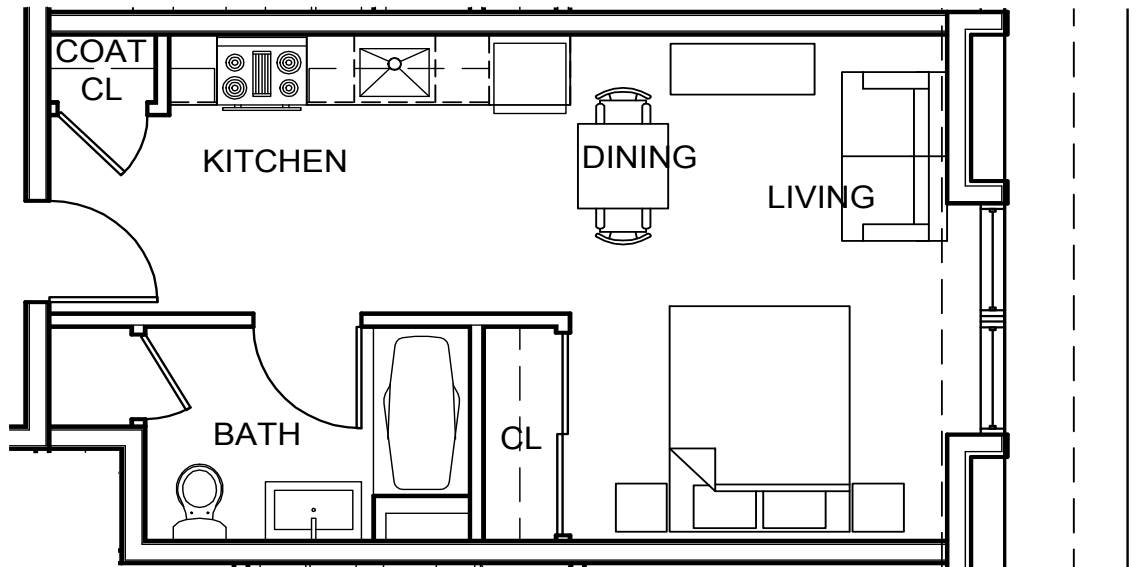

THE APARTMENTS AT MASSE CORNER

253 Walden Street | Cambridge, MA 02138
www.MasseCorner.com

Unit #404 | 371 sq. ft.
Studio | 1 Bathroom

BUILDING KEY PLAN

Floor plans are designers rendering not represented at scale. All dimensions are approximate. Actual products, features and specifications may vary in dimension, square footage or details for specific units. Price and availability are subject to change. Please contact us for additional leasing details.