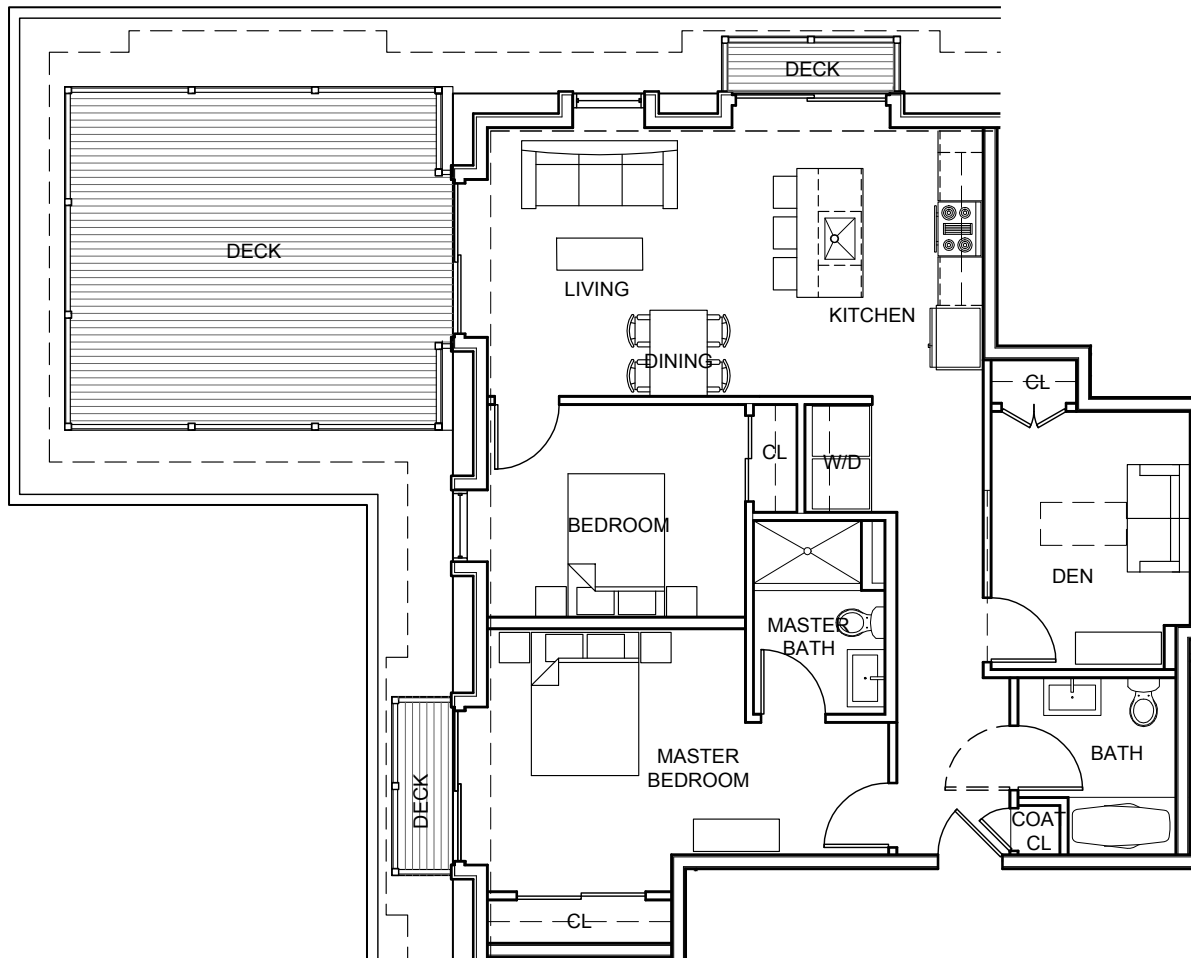

# THE APARTMENTS AT MASSE CORNER

253 Walden Street | Cambridge, MA 02138  
www.MasseCorner.com

Unit #401 | 1,077 sq. ft.  
3 Bedroom | 2 Bathroom | Deck

BUILDING KEY PLAN

Floor plans are designers rendering not represented at scale. All dimensions are approximate. Actual products, features and specifications may vary in dimension, square footage or details for specific units. Price and availability are subject to change. Please contact us for additional leasing details.