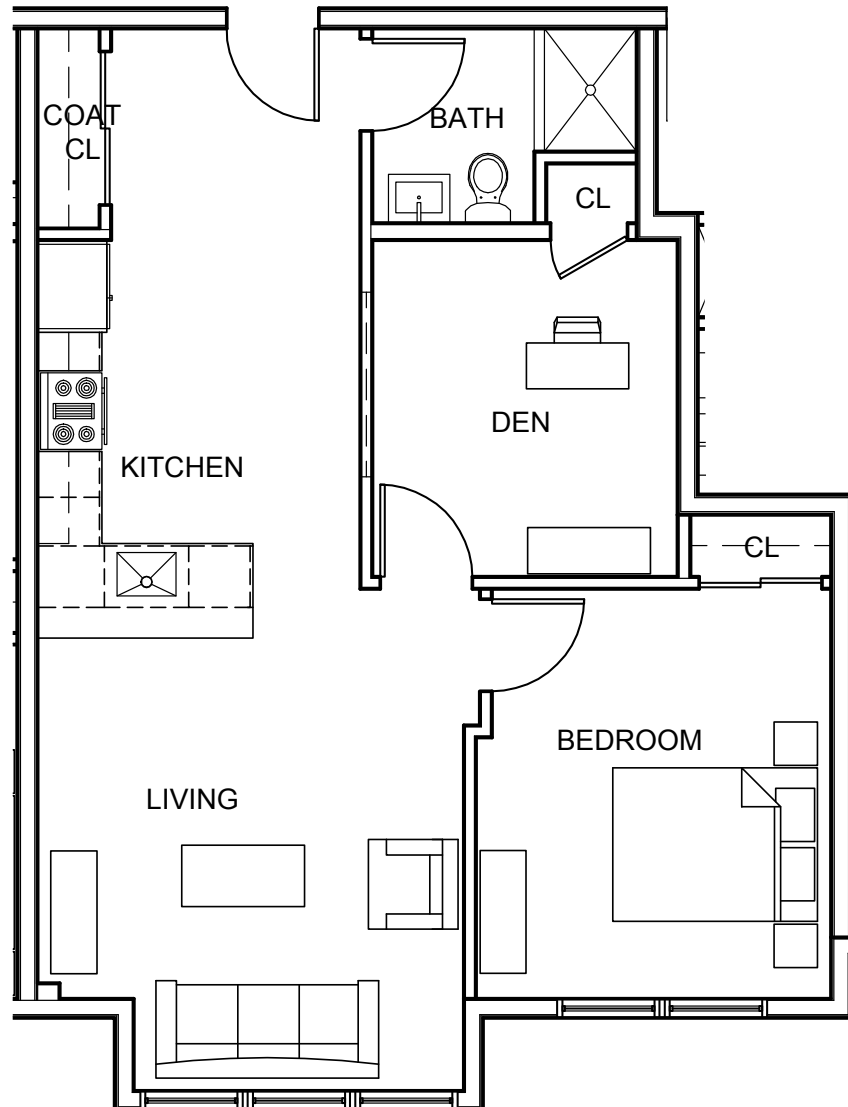

THE APARTMENTS AT MASSE CORNER

253 Walden Street | Cambridge, MA 02138
www.MasseCorner.com

Unit #306 | 757 sq. ft.
1 Bedroom + Den | 1 Bathroom

BUILDING KEY PLAN

Floor plans are designers rendering not represented at scale. All dimensions are approximate. Actual products, features and specifications may vary in dimension, square footage or details for specific units. Price and availability are subject to change. Please contact us for additional leasing details.