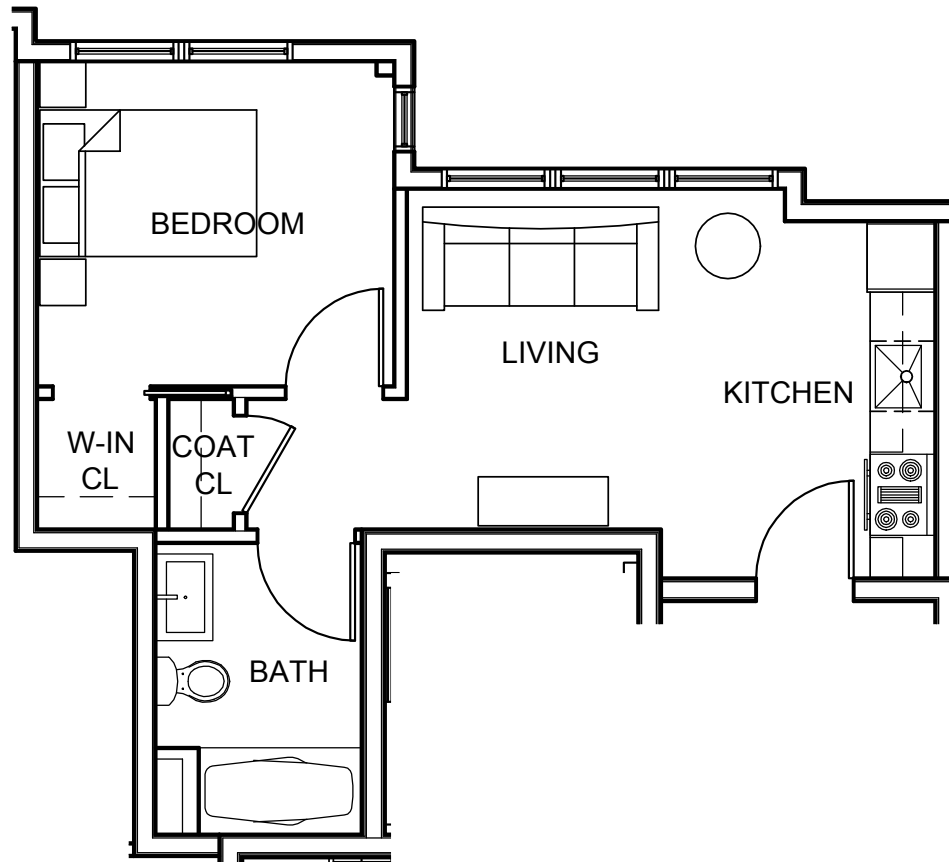

THE APARTMENTS AT MASSE CORNER

253 Walden Street | Cambridge, MA 02138
www.MasseCorner.com

Unit #303 | 399 sq. ft.
1 Bedroom | 1 Bathroom

BUILDING KEY PLAN

Floor plans are designers rendering not represented at scale. All dimensions are approximate. Actual products, features and specifications may vary in dimension, square footage or details for specific units. Price and availability are subject to change. Please contact us for additional leasing details.