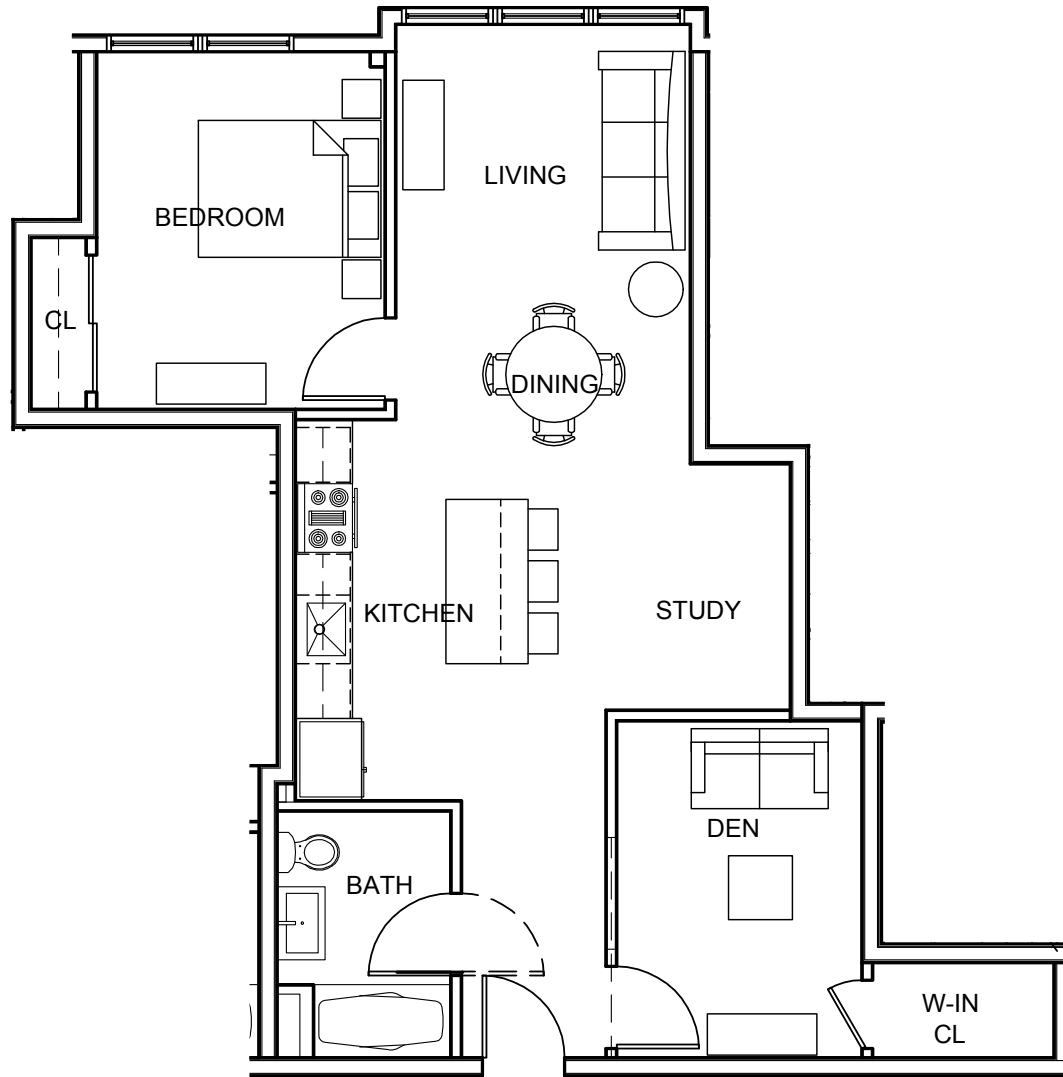

THE APARTMENTS AT MASSE CORNER

253 Walden Street | Cambridge, MA 02138
www.MasseCorner.com

Unit #302 | 817 sq. ft.
2 Bedroom | 1 Bathroom

BUILDING KEY PLAN

Floor plans are designers rendering not represented at scale. All dimensions are approximate. Actual products, features and specifications may vary in dimension, square footage or details for specific units. Price and availability are subject to change. Please contact us for additional leasing details.