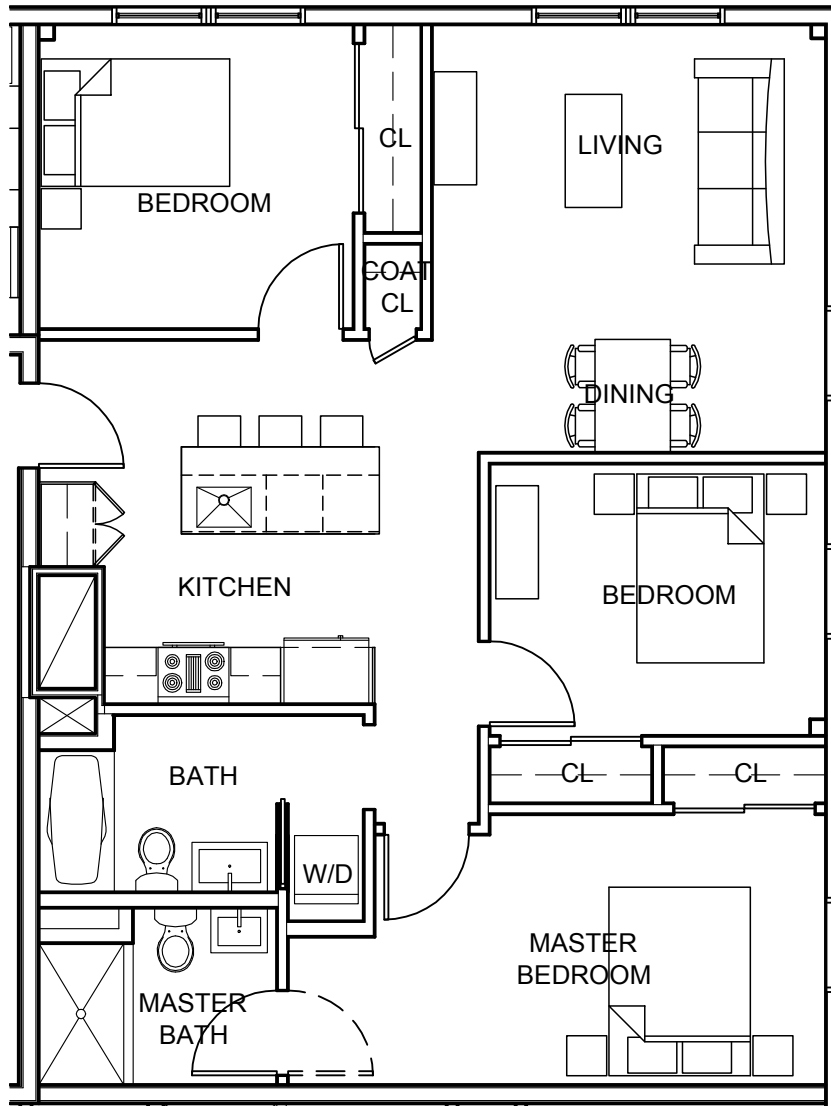

# THE APARTMENTS AT MASSE CORNER

253 Walden Street | Cambridge, MA 02138  
www.MasseCorner.com

Unit #204 | 1,032 sq. ft.  
3 Bedroom | 2 Bathroom

BUILDING KEY PLAN

Floor plans are designers rendering not represented at scale. All dimensions are approximate. Actual products, features and specifications may vary in dimension, square footage or details for specific units. Price and availability are subject to change. Please contact us for additional leasing details.