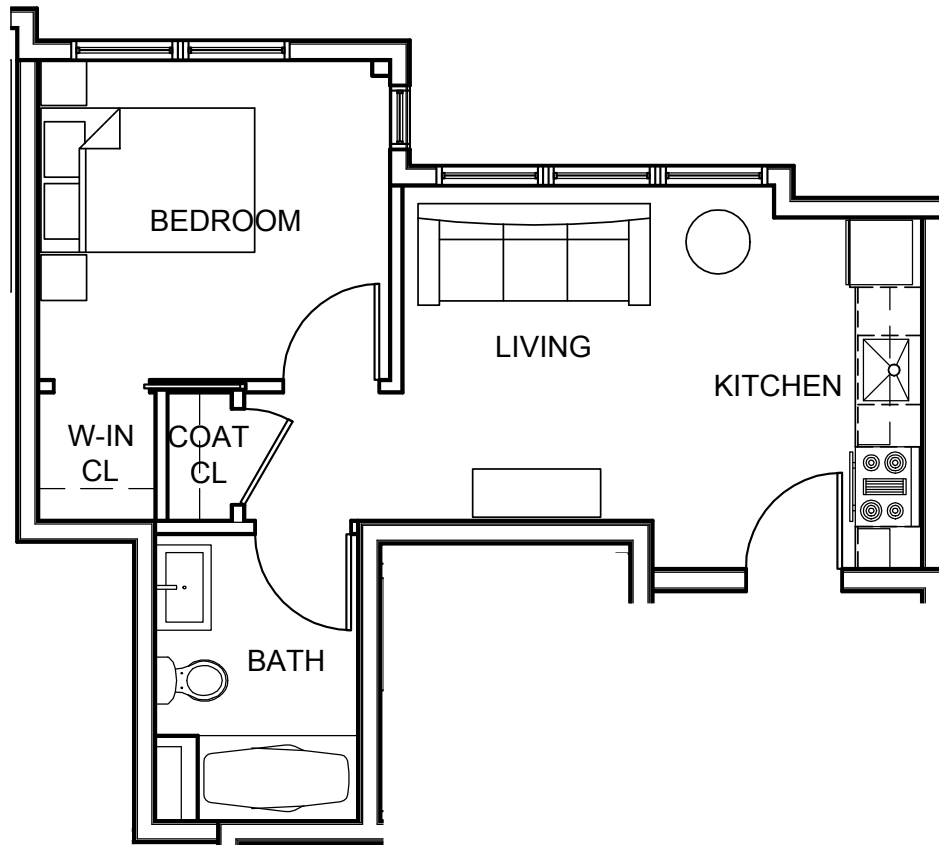

# THE APARTMENTS AT MASSE CORNER

253 Walden Street | Cambridge, MA 02138  
www.MasseCorner.com

Unit #203 | 399 sq. ft.  
1 Bedroom | 1 Bathroom

BUILDING KEY PLAN

Floor plans are designers rendering not represented at scale. All dimensions are approximate. Actual products, features and specifications may vary in dimension, square footage or details for specific units. Price and availability are subject to change. Please contact us for additional leasing details.